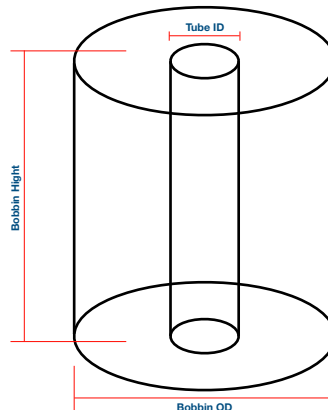

Product Name	PP Cable Filler Yarn, Cable Filler
Product HS Code	5607-9000
Supply Ability	100 MT Per Month
Yarn Type:	Texturized, fibrillated
Pattern:	Raw
Material	PP
Twist:	0---100TPM
Color	Natural, White, Black

Specification For Polypropylene Yarn:

1. Material Description:

Polypropylene split yarn used as filler for low and medium voltage power cables.

2. General Characteristics

Flexible halogen free White colored polypropylene yarn suitable for use as filler in power cables.

3. Material Properties

Weight variation (mm), max	±10	%
Lay length	25 ±2	cm
Tensile strength*, min	0.2	g/D
Elongation*, max	40	%
Heat shrinkage (100 °C), max	8	%

Nominal weights (mm) will be mentioned in company order.

4. Packaging

The material is tightly and smoothly wound on hardboard or plastic core with max 10mm protrusion and min ID 52mm and covered by plastic bag. 50kg to 70kg per bag. For spools of 255mm height, 9 spools are packed in one bag, for 460mm spool size 4 spools are packed in one bag. On pallets, the spools are stacked on each other with anti slip sheets in between the layers of spools, that are tightened together on the pallets with plastic packing strips. The whole pallet is shrink wrapped with labels on each sides.

Sizes	Jumbo Size Packing	Standard Packing
Bobbin Hight	460mm	255mm
Tube ID	52mm, 75mm	52mm, 75mm
Bobbin OD (Range)	300mm-500mm	180mm-300mm
Weight (Range)	15kg - 40kg	15kg - 40kg

Product Sample Pic:

Jumbo Size Bobbin