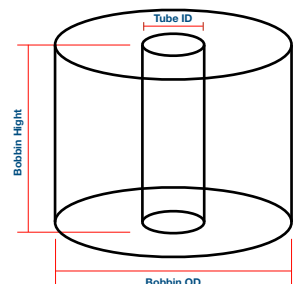

Standard Size Bobbin